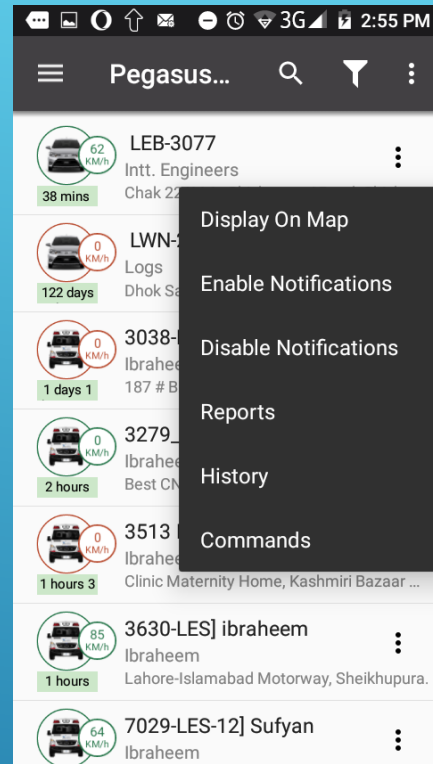

CONTEXT MENU