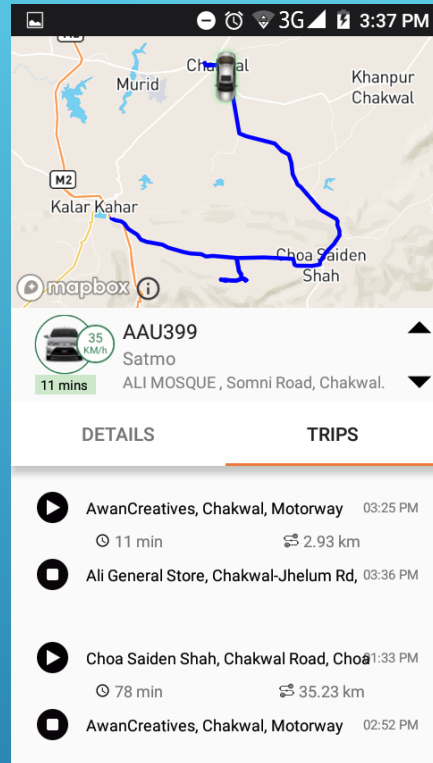

ON DEVICE CLICK