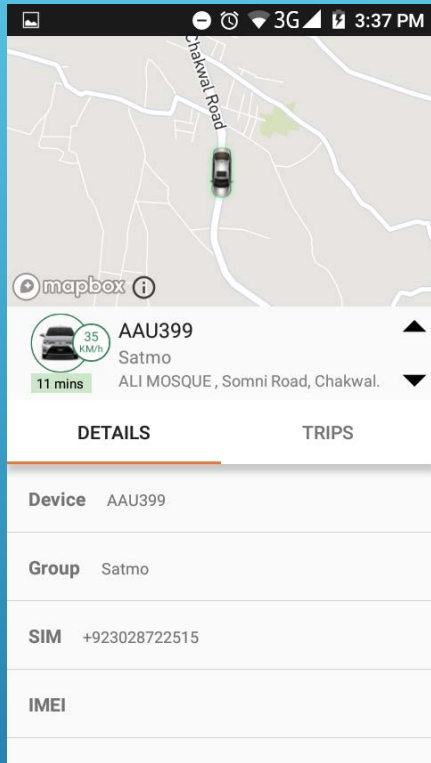

ON DEVICE CLICK