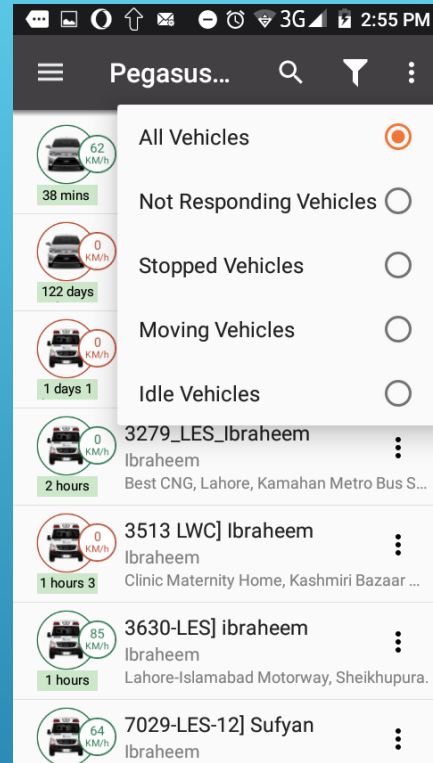

FILTERS MENU