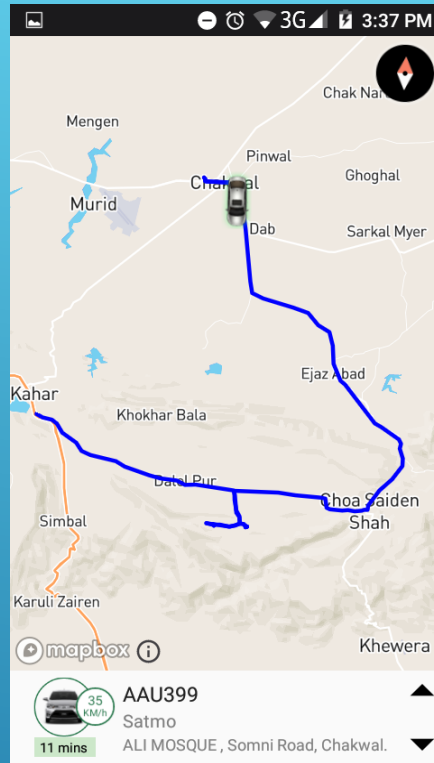

# PEGASUS ATLAS

Vehicle Tracking App

LOGIN SCREEN

# DEVICES LIST

Device ID	Name	Speed (KM/h)	Location
LEB-3077	Intt. Engineers	92	Chak 22/11-L, Chichawatni Road, Chicha...
LWN-2575	Logs	0	Dhok Sarwali, Pindi Gheb Tehsil.
3038-LES] ibraheem	ibraheem	0	187 # Block H, Nasrat Road, Dilkusha Gar...
3279_LES_Ibraheem	ibraheem	0	Best CNG, Lahore, Kamahan Metro Bus S...
3513 LWC] Ibraheem	ibraheem	0	Clinic Maternity Home, Kashmiri Bazaar ...
3630-LES] ibraheem	ibraheem	85	PHED ODF, Asian Highway 1, Khokharki ...
7029-LES-12] Sufyan	ibraheem	64	

# HISTORY

ON MAP WITH AUTO UPDATE